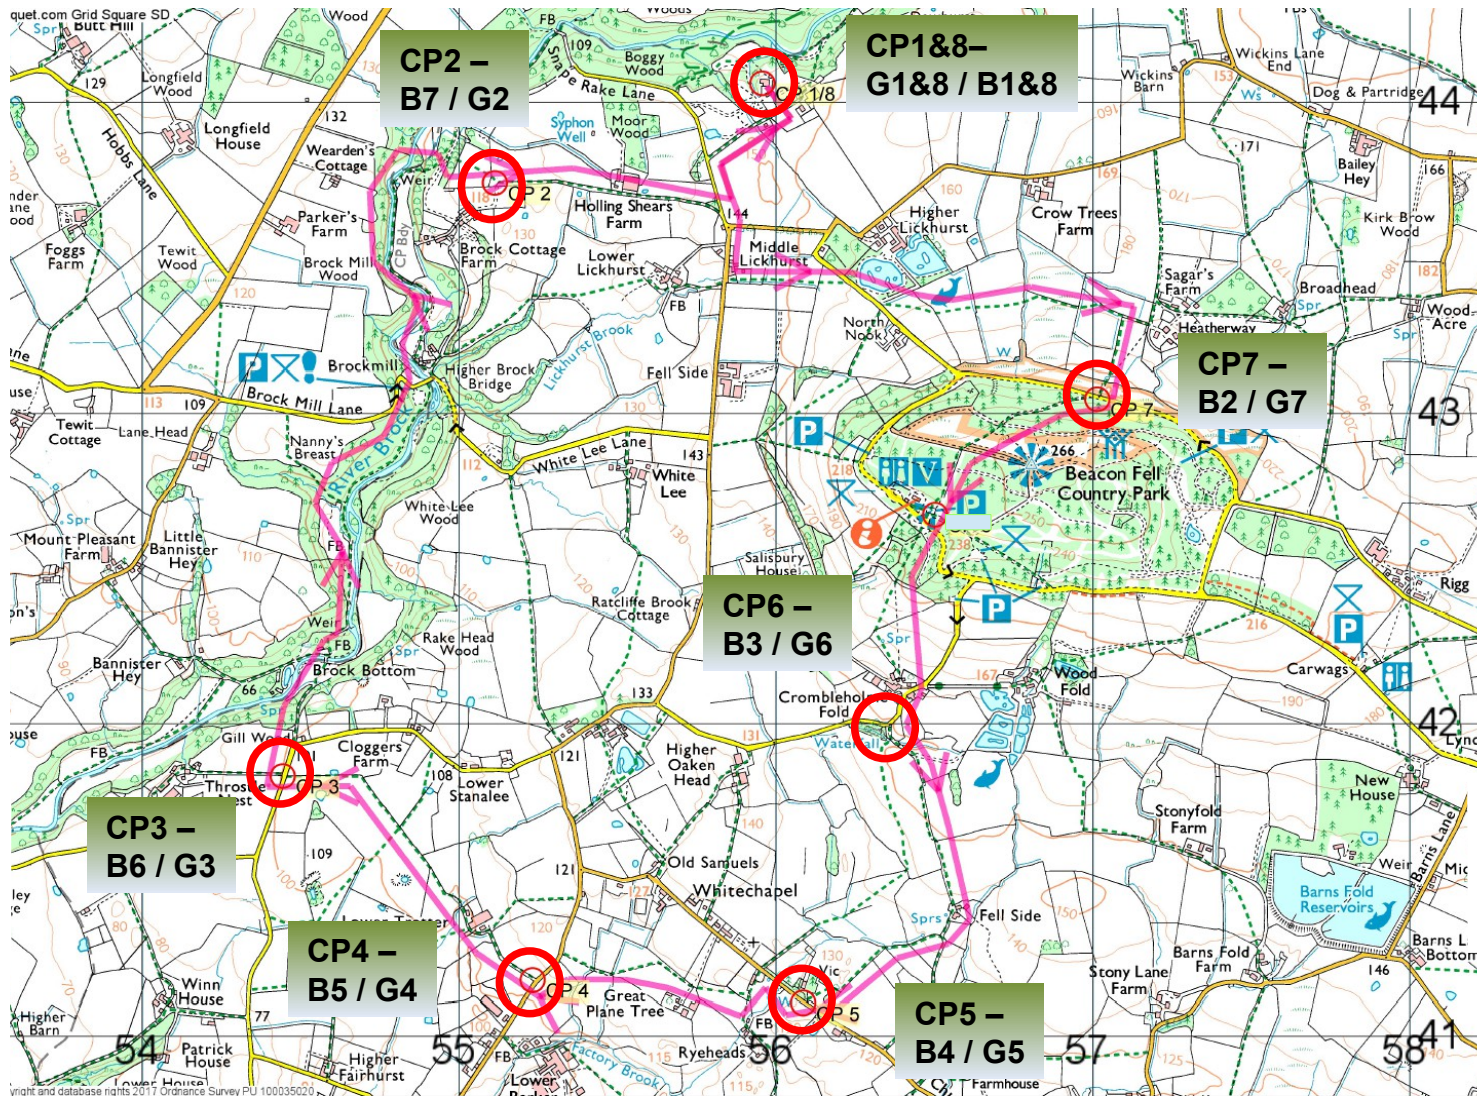

Bowlander 2019 Sunday Routes.

GREEN
Anti-
Clockwise

BLUE
Clockwise

CP2 - G2 / B2 Checkpoint used by both routes.

Key
'CP2' - Checkpoint number.
G2 or B2 shows the sequence of the CPs for the GREEN or BLUE routes.